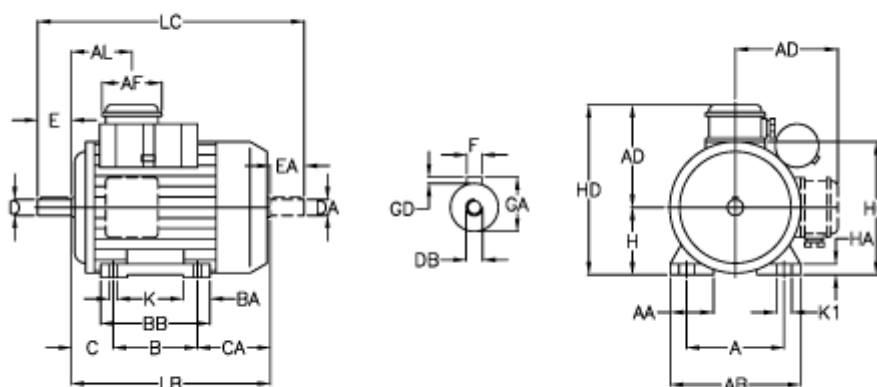

Article number: 25075462102

Description: ICME Single-phase motor M80 B4 0,75KW
4 - 1400 rpm 1x230 Volt 50Hz B3 with running capacitor

Measures

A = 125	BA = 31	F = 6	K1 = 18
A/F = 84	BB H7 = 130	GA = 21.5	L = 275
AA = 32	C = 50	GD = 6	LB = 235
AB = 155	CA = 85	H = 80	LC = 315
AC = 156	D = 19	HA = 13	
AD = 122	DA = 19	HC = 162	
AL = 85	DB = M6	HD = 202	
B = 100	EA = 40	K = 9	